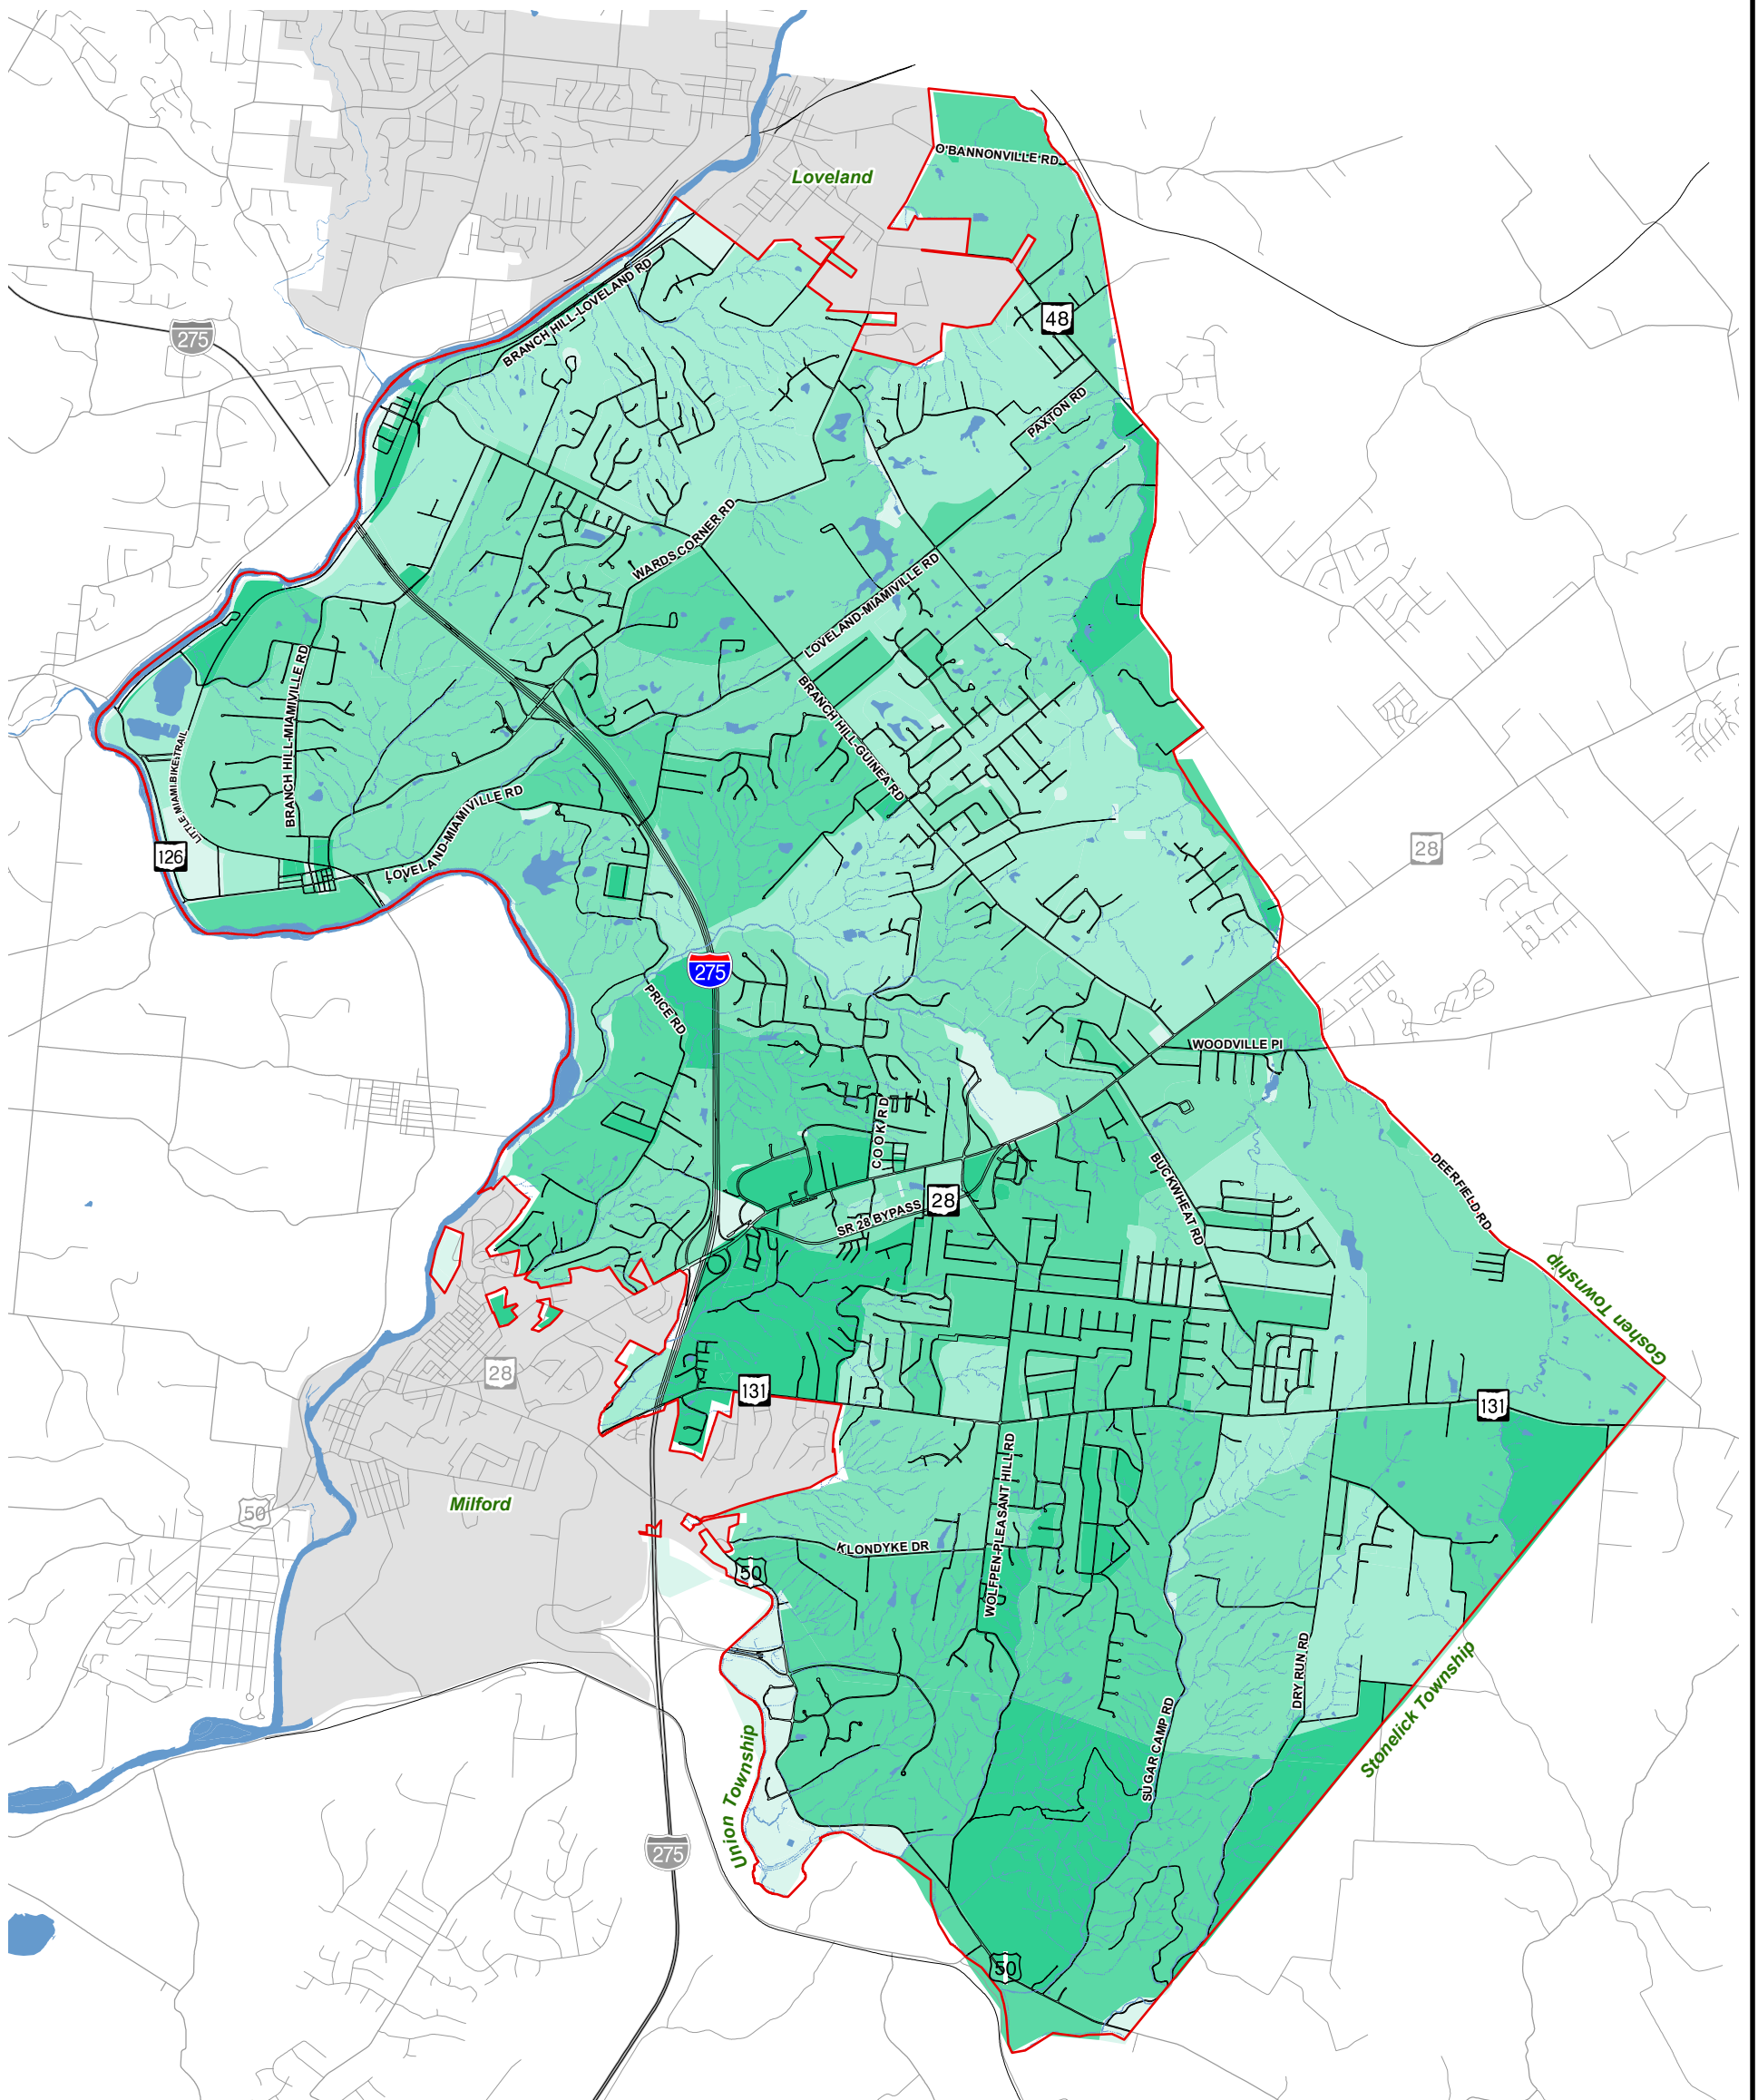

Imagine Miami

VISION2025

Miami Township, Clermont County, Ohio
Comprehensive Plan

Legend

- Age 50 and Over**
- 0%
 - 0.1% - 17.7%
 - 17.8% - 28.6%
 - 28.7% - 40.9%
 - 41.0% - 100%
- Miami Township
 Other Jurisdictions

Source: US Census Bureau - 2000 Census

Figure 11

Population Age 50 and Over

September 9, 2005

0 0.5 1 Miles

Edwards
AND **Kelcey**